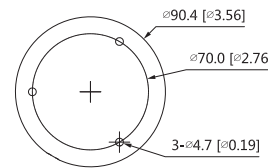

Dimensions (mm[inch])

Ordering Information		
Type	Part Number	Description
5MP Camera	DH-IPC-HFW3541TP-ZAS	5MP Lite AI IR Vari-focal Bullet Network Camera,PAL
	DH-IPC-HFW3541TN-ZAS	5MP Lite AI IR Vari-focal Bullet Network Camera,NTSC
Accessories (optional)	PFA130-E	Junction Box
	PFA152-E	Pole Mount
	PFM321D	DC12V1A Power Adapter
	LR1002-1ET/1EC	Single-port Long Reach Ethernet Over Coax Extender
	PFM900-E	Integrated Mount Tester
	PFM114	TLC SD Card

Accessories

Optional: