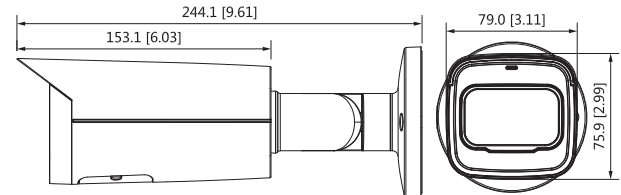

Dimensions (mm[inch])

Ordering Information		
Type	Part Number	Description
5MP Camera	DH-IPC-HFW3541TP-ZAS	5MP Lite AI IR Vari-focal Bullet Network Camera,PAL
	DH-IPC-HFW3541TN-ZAS	5MP Lite AI IR Vari-focal Bullet Network Camera,NTSC
Accessories (optional)	PFA130-E	Junction Box
	PFA152-E	Pole Mount
	PFM321D	DC12V1A Power Adapter
	LR1002-1ET/1EC	Single-port Long Reach Ethernet Over Coax Extender
	PFM900-E	Integrated Mount Tester
	PFM114	TLC SD Card

Accessories

Optional: