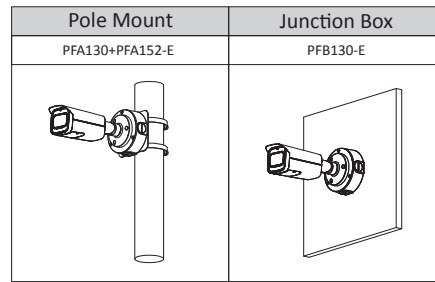

# Lite AI Series | DH-IPC-HFW3541T-ZAS

Power Consumption	< 9.8W
Environment	
Operating Conditions	-30°C to +60°C (-22°F to +140°F)/less than≤95%
Storage Conditions	-40°C to +60°C (-40°F to +140°F)
Ingress Protection	IP67
Structure	
Casing	Metal
Dimensions	244.1 mm × 79.0 mm × 75.9 mm (9.6" × 3.1" × 3.0")(L × W × H)
Net Weight	820 g (1.8lb)
Gross Weight	1090 g (2.4lb)