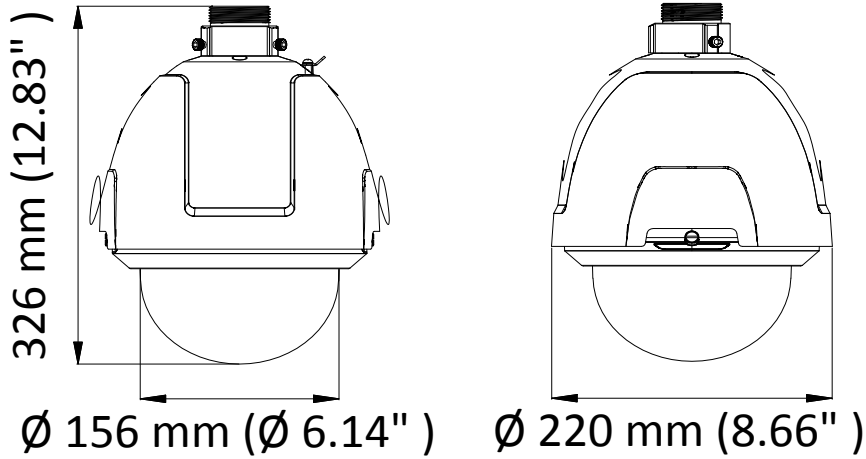

Order Model

DS-2AE5225T-A(D)

Dimension

Accessory

HIKVISION®

Headquarters

No.555 Qianmo Road, Binjiang District,
Hangzhou 310051, China
T +86-571-8807-5998
overseasbusiness@hikvision.com

Hikvision USA
T +1-909-895-0400
sales.usa@hikvision.com

Hikvision Australia
T +61-2-8599-4233
salesau@hikvision.com

Hikvision India
T +91-22-28469900
sales@pramahikvision.com

Hikvision Canada
T +1-866-200-6690
sales.canada@hikvision.com

Hikvision Thailand
T +662-275-9949
sales.thailand@hikvision.com

Hikvision Europe
T +31-23-5542770
sales.eu@hikvision.com

Hikvision Italy
T +39-0438-6902
info.it@hikvision.com

Hikvision Brazil
T +55 11 3318-0050
Latam.support@hikvision.com

Hikvision Turkey
T +90 (216)521 7070- 7074
sales.tr@hikvision.com

Hikvision Malaysia
T +601-7652-2413
sales.my@hikvision.com

Hikvision UK & Ireland
T +01628-902140
sales.uk@hikvision.com

Hikvision South Africa
Tel: +27 (10) 0351172
sale.africa@hikvision.com

Hikvision France
T +33(0)1-85-330-450
info.fr@hikvision.com

Hikvision Kazakhstan
T +7-727-9730667
nikia.panfilov@hikvision.ru

Hikvision Vietnam
T +84-974270888
sales.vt@hikvision.com

Hikvision UAE
T +971-4-4432090
salesme@hikvision.com

Hikvision Singapore
T +65-6684-4718
sg@hikvision.com

Hikvision Spain
T +34-91-737-16-55
info.es@hikvision.com

Hikvision Tashkent
T +99-87-1238-9438
uzb@hikvision.ru

Hikvision Hong Kong
T +852-2151-1761
info.hk@hikvision.com

Hikvision Russia
T +7-495-669-67-99
saleru@hikvision.com

Hikvision Korea
T +82-031-731-8817
sales.korea@hikvision.com

Hikvision Poland
T +48-22-460-01-50
info.pl@hikvision.com

Hikvision Indonesia
T +62-21-2933759
Sales.Indonesia@hikvision.com

Hikvision Colombia
sales.colombia@hikvision.com