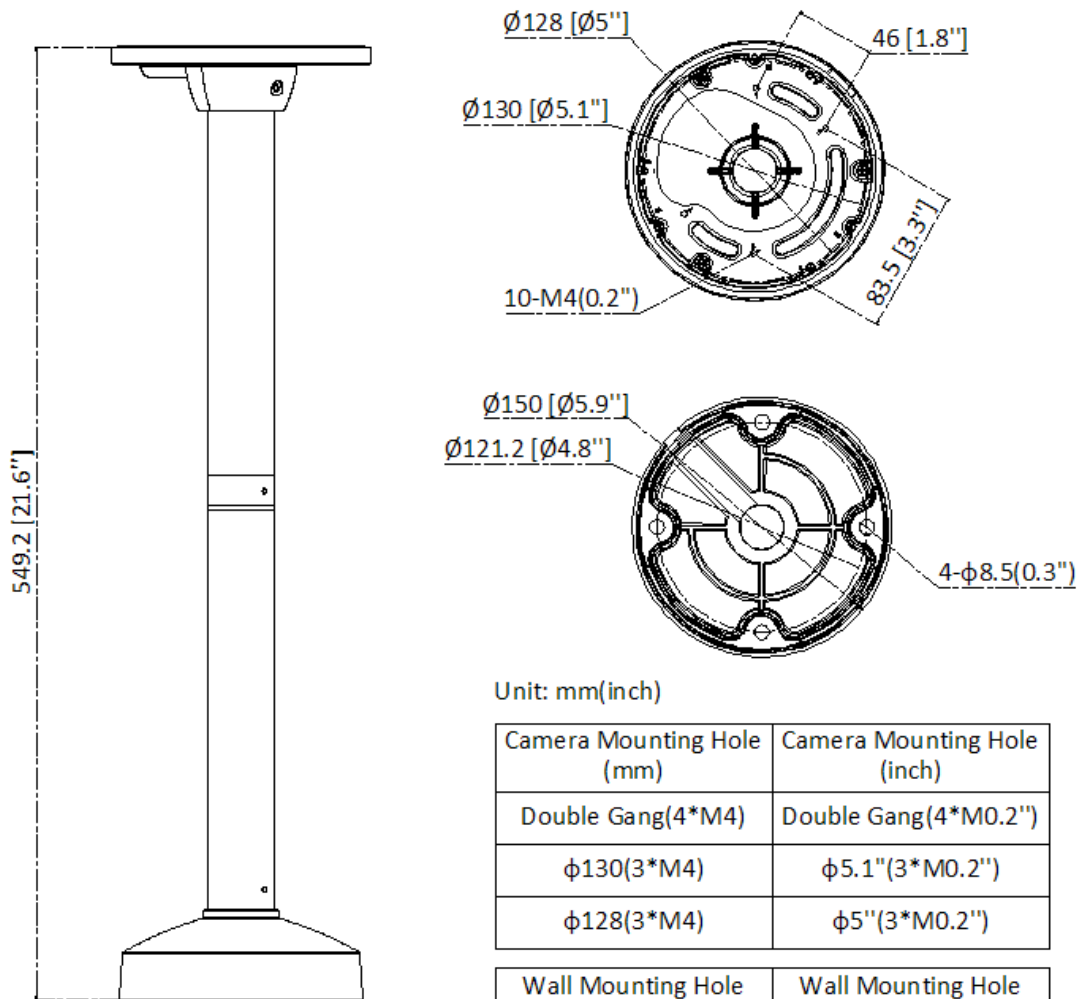

DS-2210ZJ-WA-140

Pendant Mount

Key Feature

- Pendant mount

Specification

Model	DS-2210ZJ-WA-140
Color	White
Weight	Approx. 1394 g (3.1 lb.)
Material	Aluminum + stainless steel + silicone + EVA
Dimension	Ø150 mm × 549.2 mm (Ø5.9" × 21.6")

Available Model

DS-2210ZJ-WA-140

Dimension

Unit: mm(inch)

Camera Mounting Hole (mm)	Camera Mounting Hole (inch)
Double Gang(4*M4)	Double Gang(4*M0.2")
φ130(3*M4)	φ5.1"(3*M0.2")
φ128(3*M4)	φ5"(3*M0.2")
Wall Mounting Hole (mm)	Wall Mounting Hole (inch)
φ121.2(4*φ8.5)	φ4.8(4*φ0.3")