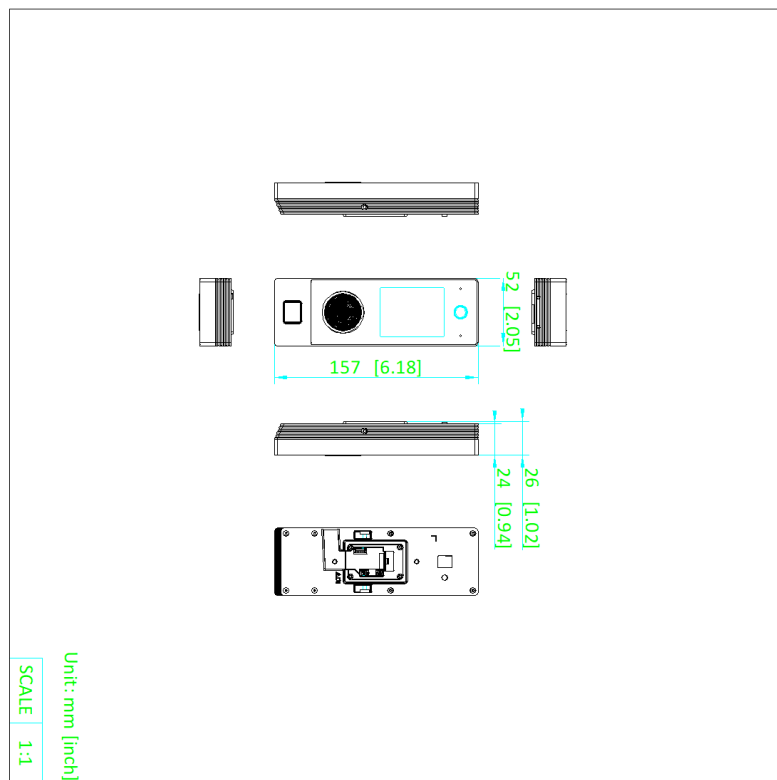

DS-K1T323EBFWX-E1 Value Series Face Access Terminal

- 2.4-inch display screen, 2 Mega pixel wide-angle lens
- 1,000 face capacity, 3000 card capacity, and 3000 fingerprint capacity
- Face recognition duration < 0.2 s/User
- Supports face, card, and fingerprint authentication
- Two-way audio with client software, indoor station, and main station.
- Supports AP mode. Supports mobile Web and PC Web for configuration
- Supports powered by 12 VDC or PoE and supports powering for device and door lock
- Supports EM card
- Supports WDR

▪ Specification

System	
Operating system	Linux
Display	
Screen size	2.4-inch
Resolution	240 × 320
Type	TFT
Operation method	Non touchable
Video	
Lens	×1
Video standard	PAL (Default) and NTSC
Network	
Bluetooth	Support
Wired network	10/100 Mbps self adaptive
Wi-Fi	Support
Interface	
PoE	IEEE802.3at, standard PoE
Network interface	1
Wiegand	1, supports Wiegand input, single direction
Lock control	1
Exit button	1
Door contact input	1
TAMPER	1
Capacity	
User capacity	1000
Card capacity	3000
Face capacity	1000
Fingerprint capacity	3000
Event capacity	150000
Authentication	
Card type	EM card
Card reading frequency	125 KHz
Face recognition duration	< 0.33 s
Face recognition accuracy rate	> 99%
Face recognition distance	0.3 to 1.5 m
General	
Button	1 physical call button
Power supply	12 VDC, 1 A, standard PoE
Working temperature	-30 °C to 65 °C (-22 °F to 149 °F)
Working humidity	0 to 90% (No condensing)
Dimensions	157 mm × 52 mm × 26mm (6.18" × 2.05" × 1.02")
Installation	Wall mounting
Protective level	IP65

▪ Available Model

DS-K1T323EBFWX-E1

▪ Dimension

▪ Accessory

▪ Optional

DS-KAB323-B1

DS-KAB323-S1

DS-KAB323-W1