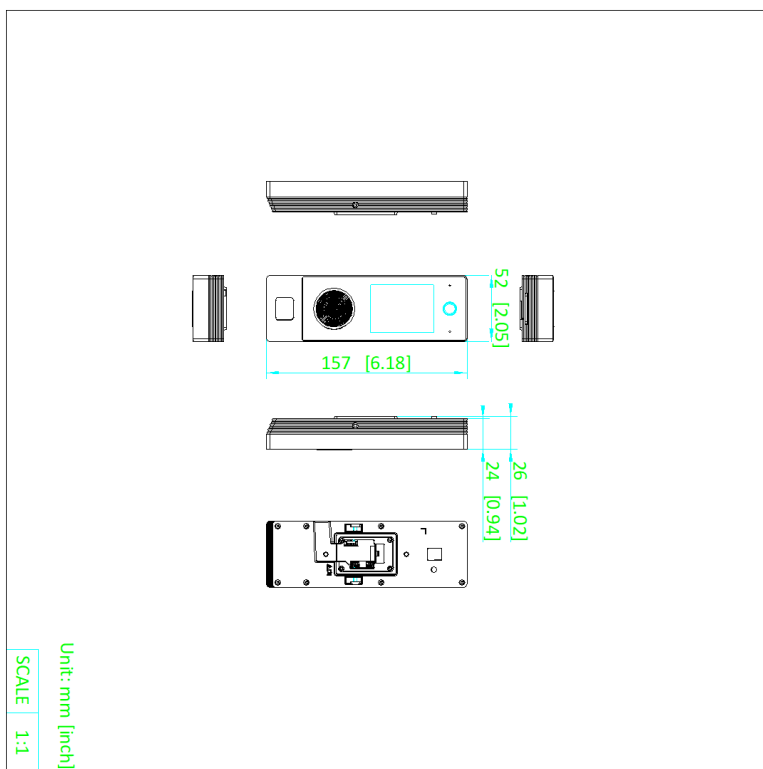

## DS-K1T323EBWX-QRE1 Value Series Face Access Terminal

- 2.4-inch display screen, 2 Mega pixel wide-angle lens
- 1,000 face capacity, and 3000 card capacity
- Face recognition duration < 0.2 s/User
- Supports face, card, and QR code authentication
- Two-way audio with client software, indoor station, and main station.
- Supports AP mode. Supports mobile Web and PC Web for configuration
- Supports powered by 12 VDC or PoE and supports powering for device and door lock
- Supports EM card
- Supports WDR

## ▪ Specification

System	
Operating system	Linux
Display	
Screen size	2.4-inch
Resolution	240 × 320
Type	TFT
Operation method	Non touchable
Video	
Lens	×1
Video standard	PAL (Default) and NTSC
Network	
Bluetooth	Support
Wired network	10/100 Mbps self adaptive
Wi-Fi	Support
Interface	
PoE	IEEE802.3at, standard PoE
Network interface	1
Wiegand	1, supports Wiegand input, single direction
Lock control	1
Exit button	1
Door contact input	1
TAMPER	1
Capacity	
User capacity	1000
Card capacity	3000
Face capacity	1000
Event capacity	150000
Authentication	
Card type	EM card
Card reading frequency	125 KHz
Face recognition duration	< 0.33 s
Face recognition accuracy rate	> 99%
Face recognition distance	0.3 to 1.5 m
General	
Button	1 physical call button
Power supply	12 VDC, 1 A, standard PoE
Working temperature	-30 °C to 65 °C (-22 °F to 149 °F)
Working humidity	0 % to 90 % (no condensing)
Dimensions	157 mm × 52 mm × 26 mm (6.18" × 2.05" × 1.02")
Installation	Wall mounting
Protective level	IP 65
Weight	Net weight: 0.22 kg (0.49 lb) Rough weight: 0.6 kg (1.32 lb)

### ▪ Dimension