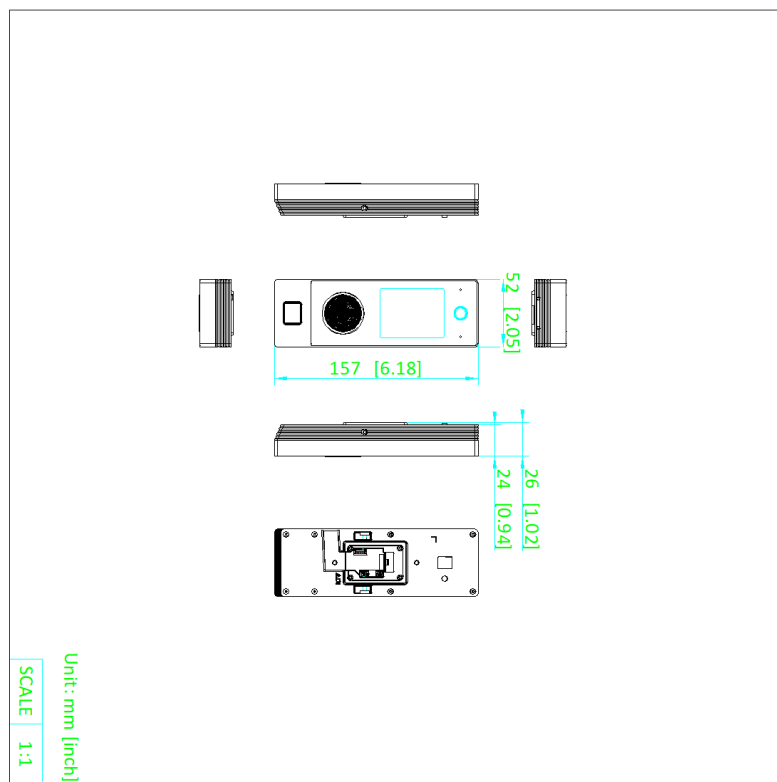

Weight	Net weight: 0.22 kg (0.49 lb) Rough weight: 0.61 kg (1.34 lb)
Function	
QR code recognition	Not support
Face anti-spoofing	Support
Two-way audio	Support
Audio prompt	Support
Time synchronization	Support

▪ Available Model

DS-K1T323MBFWX-E1

▪ Dimension