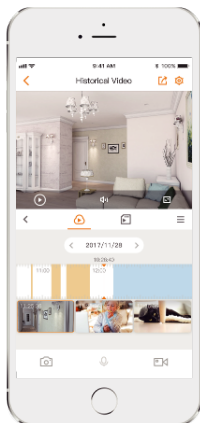

### Wi-Fi Connection

IEEE802.11b/g/n/ax(2.4 GHz) support Wi-Fi 6

### Smart Tracking

Automatically tracks moving objects

### Smart Color Night Vision

Support four-mode night vision for clear-as day clarity even in pitch dark