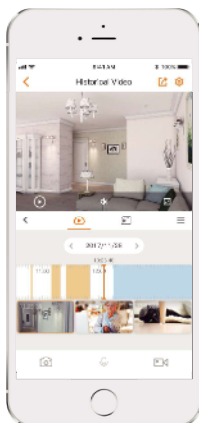

5MP H.265 Video

See more than 4MP

12 x Mixed Zoom

Fulfill unprecedented 12-time mixed zoom for home protection

Human Detection

Quickly find human targets in you home

Active Deterrence

Scare away unwelcome visitors with built-in spotlight and 110dB security siren

Two-way Talk

Real-time communicate with people at the camera

Smart Tracking

Automatically tracks moving objects

Smart Color Night Vision

Support four-mode night vision for clear-as day clarity even in pitch dark

Wi-Fi Connection

IEEE802.11b/g/n/ax(2.4 GHz) support Wi-Fi 6

Stay close with what you care

With Cloud service, you will have access to what you care as long as Internet is available. You can record daily or motion videos on Cloud and play back anytime anywhere.