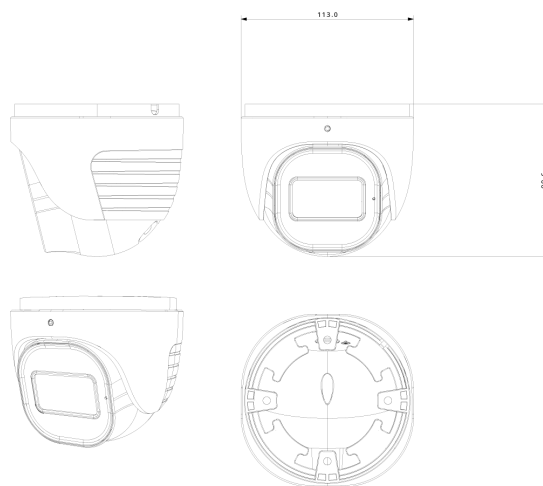

Lens	
Lens (Field of View)	2.8-12mm VF (102°-33°)
Iris	Fixed Iris
Lens Mount	Ø14 Mount
Detect	2.8~12mm(W): 43m(142ft) - 2.8~12mm(T): 132m(433ft)
Recognize	2.8~12mm(W): 9m(28ft) - 2.8~12mm(T): 26m(86ft)
Identify	2.8~12mm(W): 4m(14ft) - 2.8~12mm(T): 13m(43ft)

Housing	
PoE	Yes
Illumination	40m (2 High-Power IR LED) 30m (1 High-Power White LED)
Power Supply	DC12V/~600mA / PoE/~8.5W
Protection Rate	Water Proof: IP67
Work Environment	-30°C~60°C, 10%~90% Humidity
Bracket	3-Axis Bracket
Dimensions	Ø113mm×99.6mm
Weight (gross)	~730g
Hard Reset Button	Yes

DIMENSIONS

ACCESSORIES